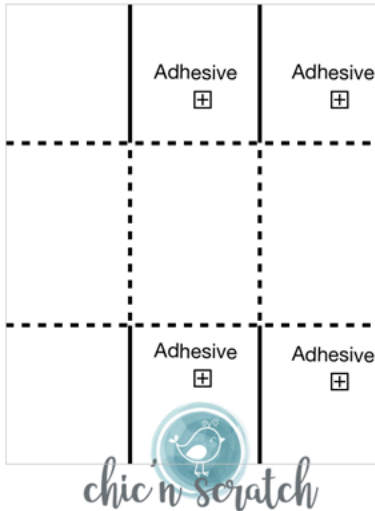

Dino Days Egg Box

Angie Juda

<http://orderwithangie.com>

angie@chicnscratch.com

ChicnScratch.com

Old Olive: 3-1/2" x 3", 3-1/2" x 8-1/2"

Score on 3" side at 1" and 2". Score on the 3-1/2" side at 1" and 2-1/2".

Whisper White: scraps for stamping

[CLICK HERE TO WATCH VIDEO](#)

Dino Days Egg Box

Angie Juda

<http://orderwithangie.com>

angie@chicnscratch.com

ChicnScratch.com

Dino Egg Box

Score on Dotted Lines, Cut on Solid Lines

Cardstock: 3-1/2" x 3"

Score on landscape side @ 1" & 1-1/2"

Score on portrait side side @ 1" & 2"

[Dino Days Bundle](#)

151139

[Dino Days](#)

[Photopolymer Stamp](#)