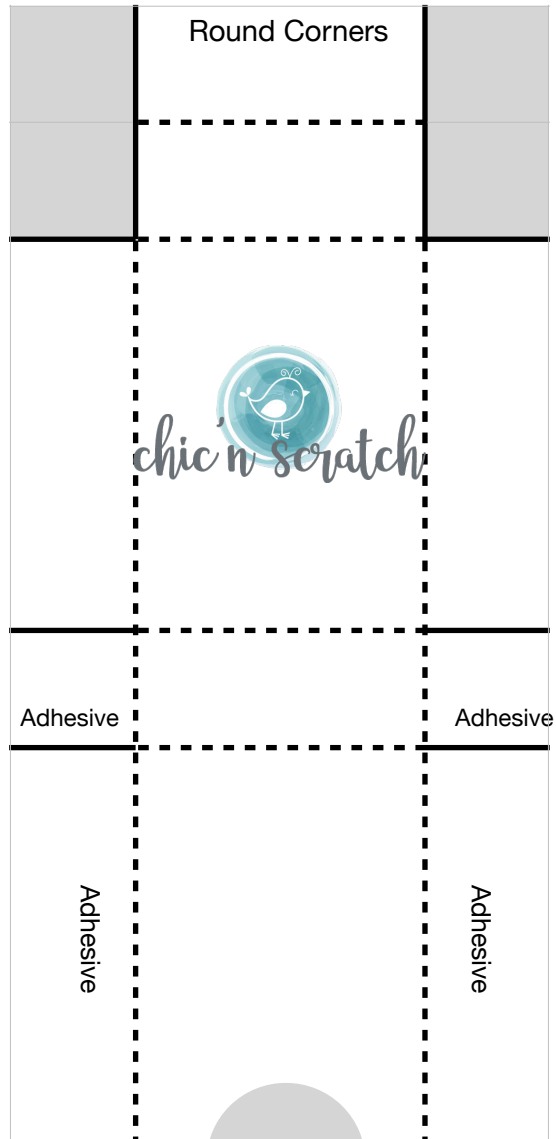

Box #4

Remove Shaded, Score on Dotted Lines, Cut on Solid Lines
Designer Series Paper: 11-3/4 x 4-1/4
Score on portrait side (4-1/4" side) @ 1" on both sides
Score on landscape side (11-3/4" side) @ 4-3/8", 5-3/8", 9-3/4", 10-3/4"