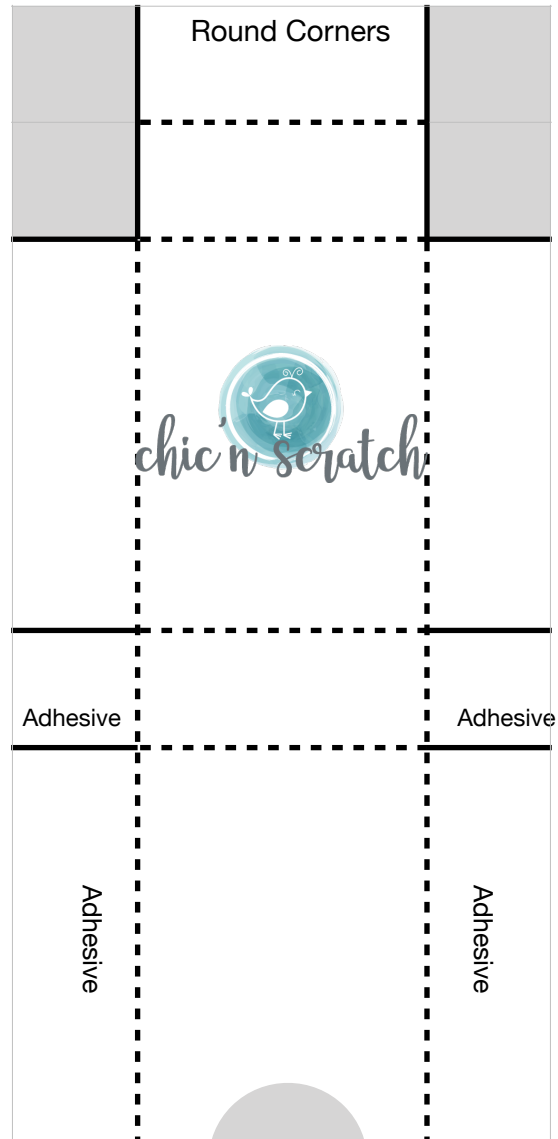

# Box #4

Remove Shaded, Score on Dotted Lines, Cut on Solid Lines  
Designer Series Paper: 11-3/4 x 4-1/4  
Score on portrait side (4-1/4" side) @ 1" on both sides  
Score on landscape side (11-3/4" side) @ 4-3/8", 5-3/8", 9-3/4", 10-3/4"