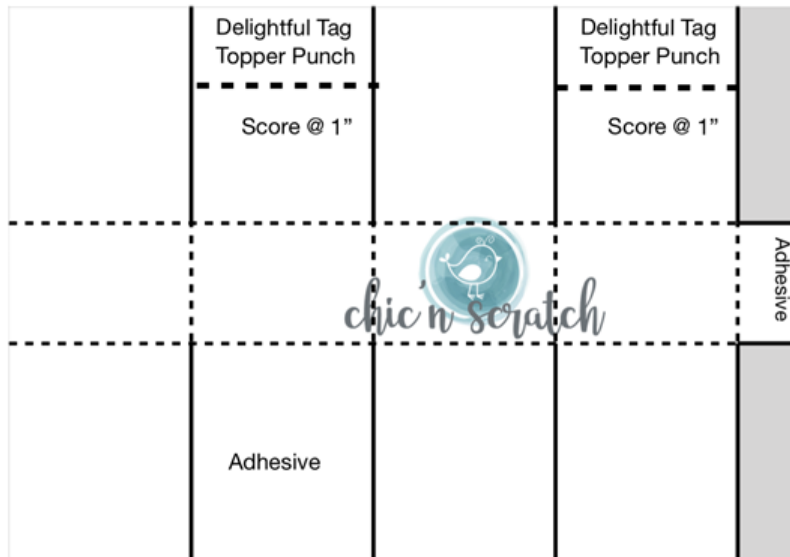

Wiggle Worm Box

Angie Juda

<http://orderwithangie.com>

angie@chicnscratch.com

ChicnScratch.com

Pool Party: 8-1/2 x 5

Score on portrait side @ 2" on both sides

Score on landscape side @ 2", 4", 6", 8"

Pool Party DSP: 1-7/8" x 7/8 (four pcs), 1-7/8" x 3/4" (two pcs)

[CLICK HERE TO WATCH VIDEO](#)

Wiggle Worm Box

Angie Juda

<http://orderwithangie.com>

angie@chicnscratch.com

ChicnScratch.com

Box #3B

Remove Shaded, Score on Dotted Lines, Cut on Solid Lines
Cardstock: 8-1/2 x 5
Score on portrait side (5" side) @ 2" on both sides
Score on landscape side (8-1/2" side) @ 2", 4", 6", 8"

[Wiggle Worm Bundle](#)

151142

[Wiggle Worm
Photopolymer Stamp
Set](#)

149415

[Pool Party 8-1/2" X
11" Cardstock](#)

122924

[Subtles 6" X 6" \(15.2
X 15.2 Cm\) Designer
Series Paper](#)

149615

Wiggle Worm Box