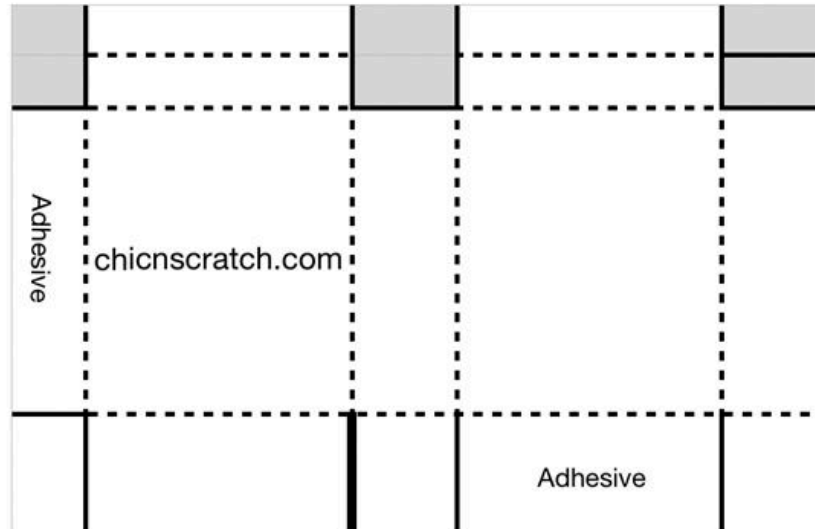

Tall Box

Sailing Home Bundle

Angie Juda
<http://orderwithangie.com>
angie@chicnscratch.com
ChicnScratch.com

Tall Box - Sailing Home Bundle

Remove Shaded, Cut on Solid Lines, Score on Dotted