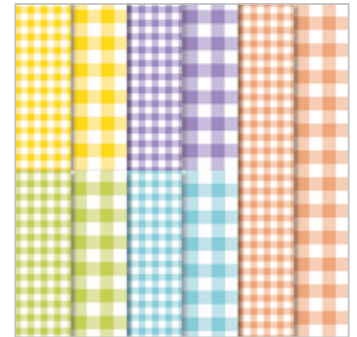

Gingham Gala 6" X 6"
(15.2 X 15.2 Cm)

Designer Series

Paper

148554