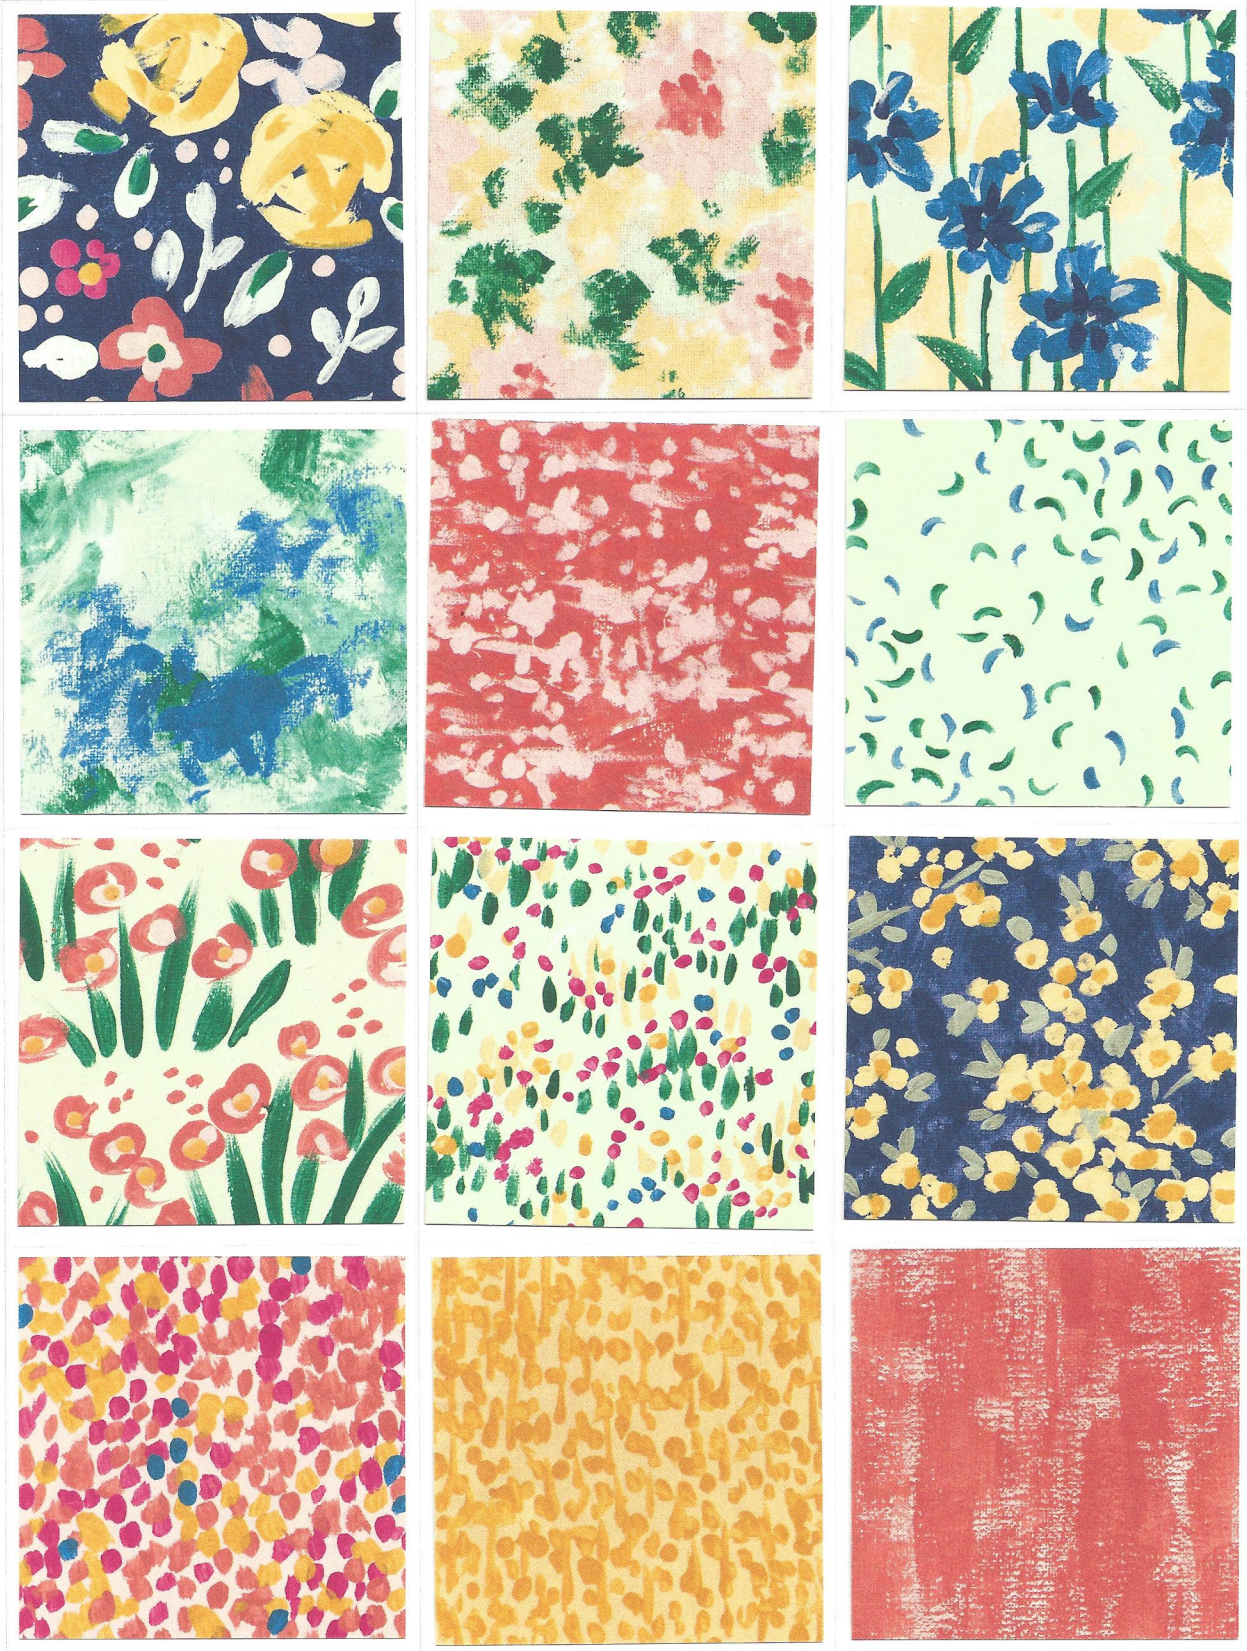

Best Route

Basic Black, Blueberry Bushel, Gray Granite, Mango Melody, Pineapple Punch, Whisper White #146897

Broadway Bound Specialty

Basic Black, Gold Foil, Gray Granite, Lemon Lime Twist, Lovely
Lipstick, Whisper White #146277

Garden Impressions (Stack)

Calypso Coral, Mango Melody, Melon Mambo, Night of Navy, Pacific Point, Petal Pink, Powder Pink, Shaded Spruce, Soft Sea Foam, So Saffron, Whisper White #146289

Garden Impressions (Stack)

Calypso Coral, Mango Melody, Melon Mambo, Night of Navy, Pacific Point, Petal Pink, Powder Pink, Shaded Spruce, Soft Sea Foam, So Saffron, Whisper White #146289

Graceful Glass Vellum

#146344

Nature's Poem

Blackberry Bliss, Cajun Craze, Grapefruit Grove, Mint Macaron, Petal Pink,
Rich Razzleberry, Soft Suede, Tranquil Tide, Whisper White #146338

Petal Promenade

Blushing Bride, Fresh Fig, Grapefruit Grove, Highland Heather, Mossy Meadow,
Petal Pink, Sahara Sand, Smoky Slate, Tranquil Tide, Very Vanilla, Whisper
White #146913