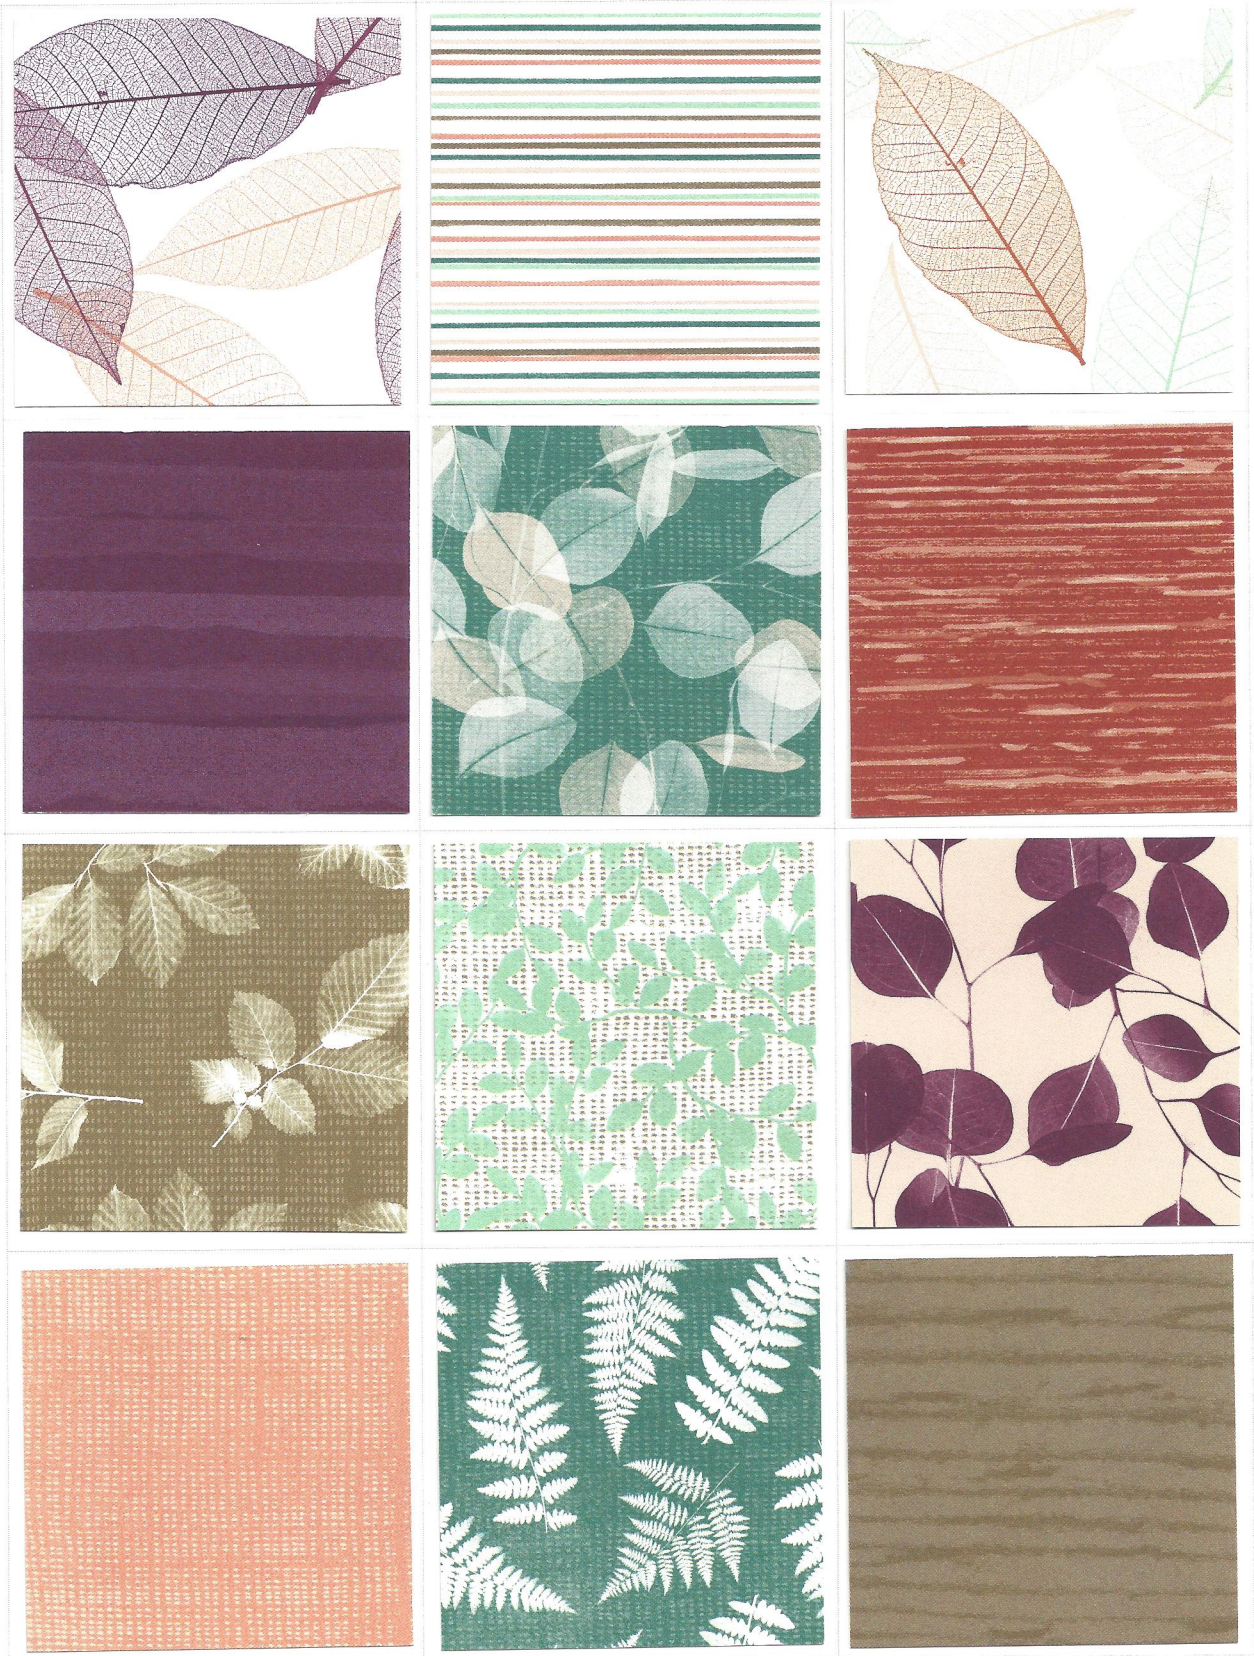

Nature's Poem

Blackberry Bliss, Cajun Craze, Grapefruit Grove, Mint Macaron, Petal Pink,
Rich Razzleberry, Soft Suede, Tranquil Tide, Whisper White #146338