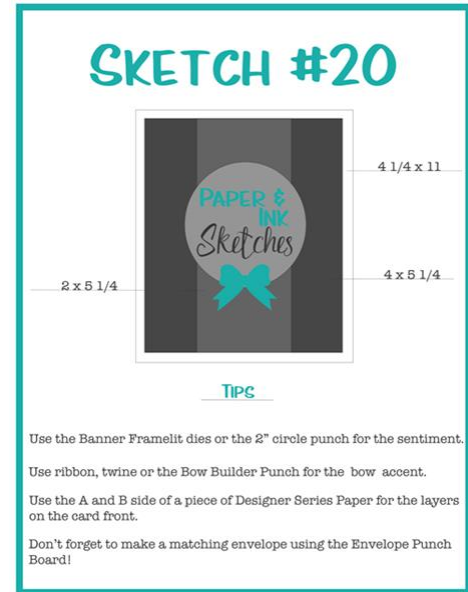

Paper & Ink Sketches #20

Angie Juda

angiejuda.stampinup.net

angie@chicnscratch.com

ChicnScratch.com

Measurements

Wisteria Wonder: 8-1/2 x 5-1/2 - Score @ 4-1/4 - 2-1/2 scallop circle

Delightful Daisy Designer Series Paper: 5-1/4 x 4

Whisper White: 2-1/4 circle

Dazzling Diamonds Glimmer: 2-3/4 scallop circle

Paper & Ink Sketches #20

Angie Juda

angiejuda.stampinup.net

angie@chicnscratch.com

ChicnScratch.com

- [Special Celebrations Clear-Mount Stamp Set - 143885](#)
- [Special Celebrations Wood-Mount Stamp Set - 143882](#)
- [Basic Black Archival Stampin' Pad - 140931](#)
- [Wisteria Wonder 8-1/2" X 11" Cardstock - 122922](#)
- [Delightful Daisy Designer Series Paper - 144137](#)
- [Whisper White 8-1/2" X 11" Cardstock - 100730](#)
- [Dazzling Diamonds Glimmer Paper - 135315](#)
- [2-1/4" \(5.7 Cm\) Circle Punch - 143720](#)
- [Layering Circle Framelits Dies - 141705](#)
- [Layered Leaves Dynamic Textured Impressions Embossing Folder - 143704](#)
- [Petal Burst Textured Impressions Embossing Folder - 141493](#)
- [Metallic Enamel Shapes - 141678](#)
- [Whisper White 3/8" Classic Weave Ribbon - 144159](#)
- [Paper-Piercing Tool - 126189](#)
- [Stampin' Dimensionals - 104430](#)
- [Mini Glue Dots - 103683](#)
- [Big Shot - 143263](#)
- [Magnetic Platform - 130658](#)
- [Simply Scored - 122334](#)