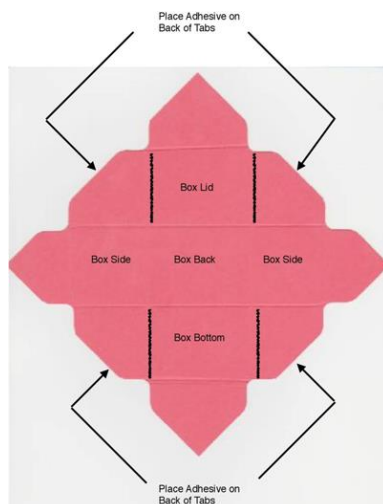

Tasty Treats Envelope Punch Board Box

Angie Juda
angie@chicnscratch.com
ChicnScratch.com

Watermelon Wonder: 6 x 6, scraps

Whisper White: scraps for circle

Tasty Treats DSP: 2-1/8 x 1-5/8 (one piece for top), 2-1/8 x 1-1/2 (two pieces for front and back), 1-5/8 x 1-1/2 (two pieces for sides)

Tasty Treats Envelope Punch Board Box

- [Suite Sentiments Clear-Mount Stamp Set - 142971](#)
- [Suite Sentiments Wood-Mount Stamp Set - 142968](#)
- [Early Espresso Classic Stampin' Pad - 126974](#)
- [Watermelon Wonder 8-1/2" X 11" Cardstock - 138334](#)
- [Tasty Treats Specialty Designer Series Paper - 142770](#)
- [Whisper White 8-1/2" X 11" Cardstock - 100730](#)
- [Envelope Punch Board - 133774](#)
- [Layering Circle Framelits Dies - 141705](#)
- [Calypso Coral Thick Baker'S Twine - 138412](#)
- [Linen Thread - 104199](#)
- [1" \(2.5 Cm\) Circle Punch - 119868](#)
- [1/16" \(1.6 Mm\) Circle Punch - 134363](#)
- [Paper-Piercing Tool - 126189](#)
- [Stampin' Dimensionals - 104430](#)
- [Tear & Tape Adhesive - 138995](#)
- [Big Shot - 143263](#)
- [Magnetic Platform - 130658](#)
- [Snail Adhesive - 104332](#)