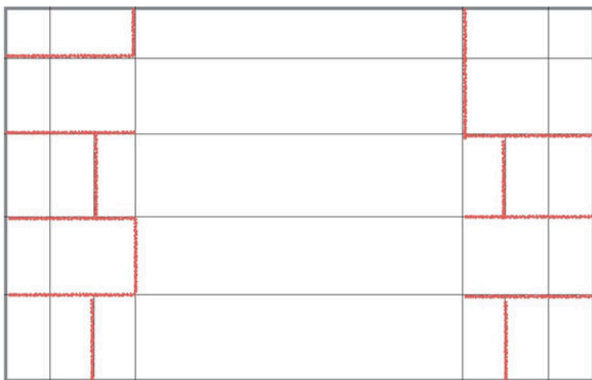

Lip Balm Box

Angie Juda

angie@chicnscratch.com

ChicnScratch.com

Sahara Sand: 4-1/2 x 7-1/8 - Score on landscape side @ 5/8, 1-5/8, 5-1/2, 6-1/2 - Score on portrait side @ 1, 2, 3, 4

Succulent Garden DSP: 7/8 x 3-3/4 (4 pcs) 7/8 x 7/8 (2 pcs)

Whisper White: Oval

Pear Pizzazz: Scallop Oval

- [Any Occasion Photopolymer Stamp Set - 143348](#)

Lip Balm Box

Angie Juda

angie@chicnscratch.com

ChicnScratch.com

- [Sahara Sand Classic Stampin' Pad - 126976](#)
- [Sahara Sand 8-1/2" X 11" Cardstock - 121043](#)
- [Succulent Garden Designer Series Paper - 142778](#)
- [Pear Pizzazz 8-1/2" X 11" Cardstock - 131201](#)
- [Whisper White 8-1/2" X 11" Cardstock - 100730](#)
- [3/8" Metallic Ribbon Combo Pack - 143601](#)
- [Layering Ovals Framelits Dies - 141706](#)
- [Stitched Shapes Framelits Dies - 145372](#)
- [Stampin' Dimensionals - 104430](#)
- [Big Shot - 143263](#)
- [Magnetic Platform - 130658](#)