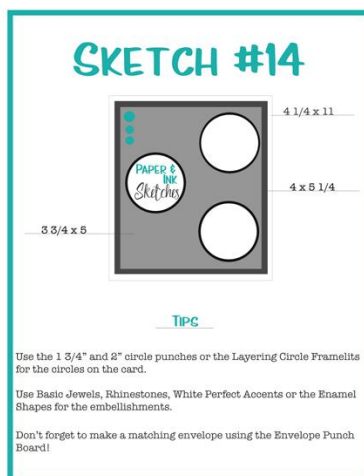

Paper & Ink Sketches #14

Angie Juda

angie@chicnscratch.com

ChicnScratch.com

Thick Whisper White Card Stock: 4-1/4 x 11, score @ 5-1/2, Party Animal DSP: 5-1/4 x 4, Whisper White: scraps for stamping

Paper & Ink Sketches #14