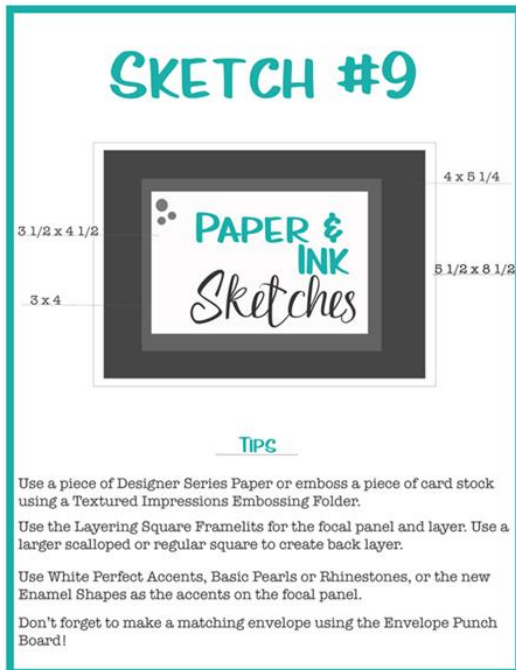

Measurements

Basic Gray: 8-1/2 x 5-1/2 - Score @ 4-1/4

Basic Gray: 3-1/4 x 4-1/4

This Christmas DSP: 5-1/4 x 4

Very Vanilla: 5-1/4 x 4

Very Vanilla: 3 x 4

Paper & Ink Sketches #9

Angie Juda

angie@chicnscratch.com

ChicnScratch.com

- [Wonderful Year Clear-Mount Stamp Set - 142158](#)
- [Wonderful Year Wood-Mount Stamp Set - 142155](#)
- [Basic Gray Archival Stampin' Pad - 140932](#)
- [Basic Gray 8-1/2" X 11" Cardstock - 121044](#)
- [This Christmas Designer Series Specialty Paper - 141628](#)
- [Very Vanilla 8-1/2" X 11" Cardstock - 101650](#)
- [Simply Scored - 122334](#)
- [Metallic Enamel Shapes - 141678](#)
- [Paper-Piercing Tool - 126189](#)
- [Stampin' Dimensionals - 104430](#)