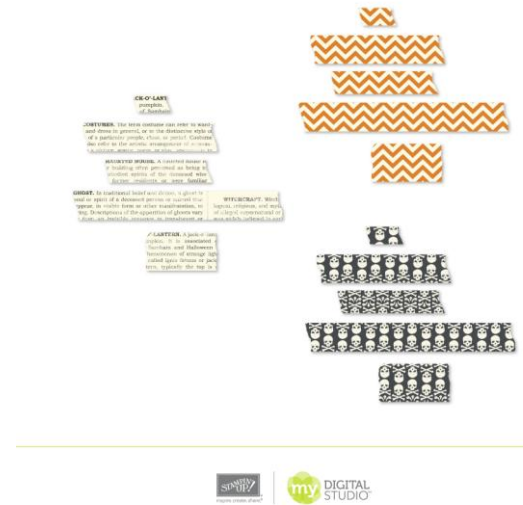

Features:  
\* Create a stunning gallery wall in your home with this collection of framable art

Colors:  
Basic Black, Whisper White

HALLOWEEN BANNER SIMPLY CREATED KIT

Item:  
135239

Download includes:  
\* 3-piece SVG stamp brush set  
\* 2 Designer Series Papers  
\* 2 embellishments

Features:  
\* Build your own banners with this kit inspired by the traditional Halloween Banner Simply Created Kit

Colors:  
Basic Black, Basic Gray, Pumpkin Pie, Summer Starfruit

WITCHES' BREW  
DESIGNER WASHI  
TAPE

Item:  
135240

Download includes:  
\* 15 embellishments

Features:  
\* Based on the traditional Witches' Brew Designer Washi Tape  
\* Three patterns in five sizes

Colors:  
Basic Black, Pumpkin Pie, Very Vanilla