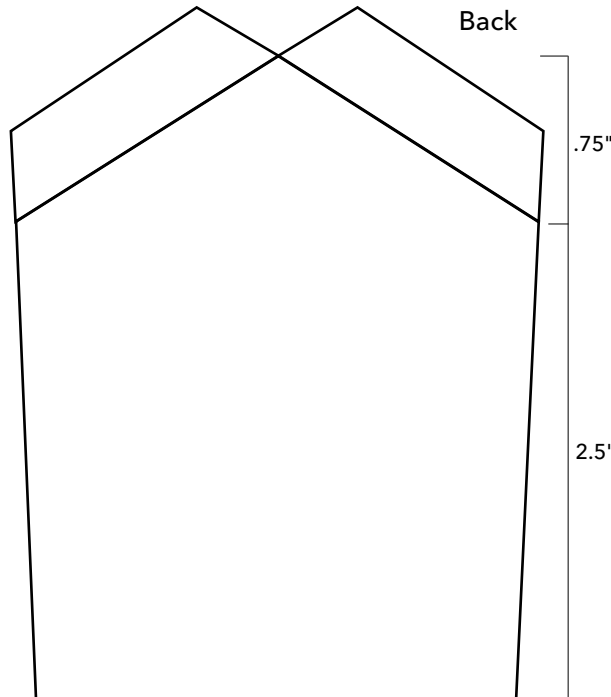

Walls and Floor 7.25" x 3.5"

Front with 1/4" circle punch

Roof 4.5" x 3.5"

Back

Shingles (7 needed)
1 x 3.5"

BIRDHOUSE

CUT —————

FOLD - - - - -